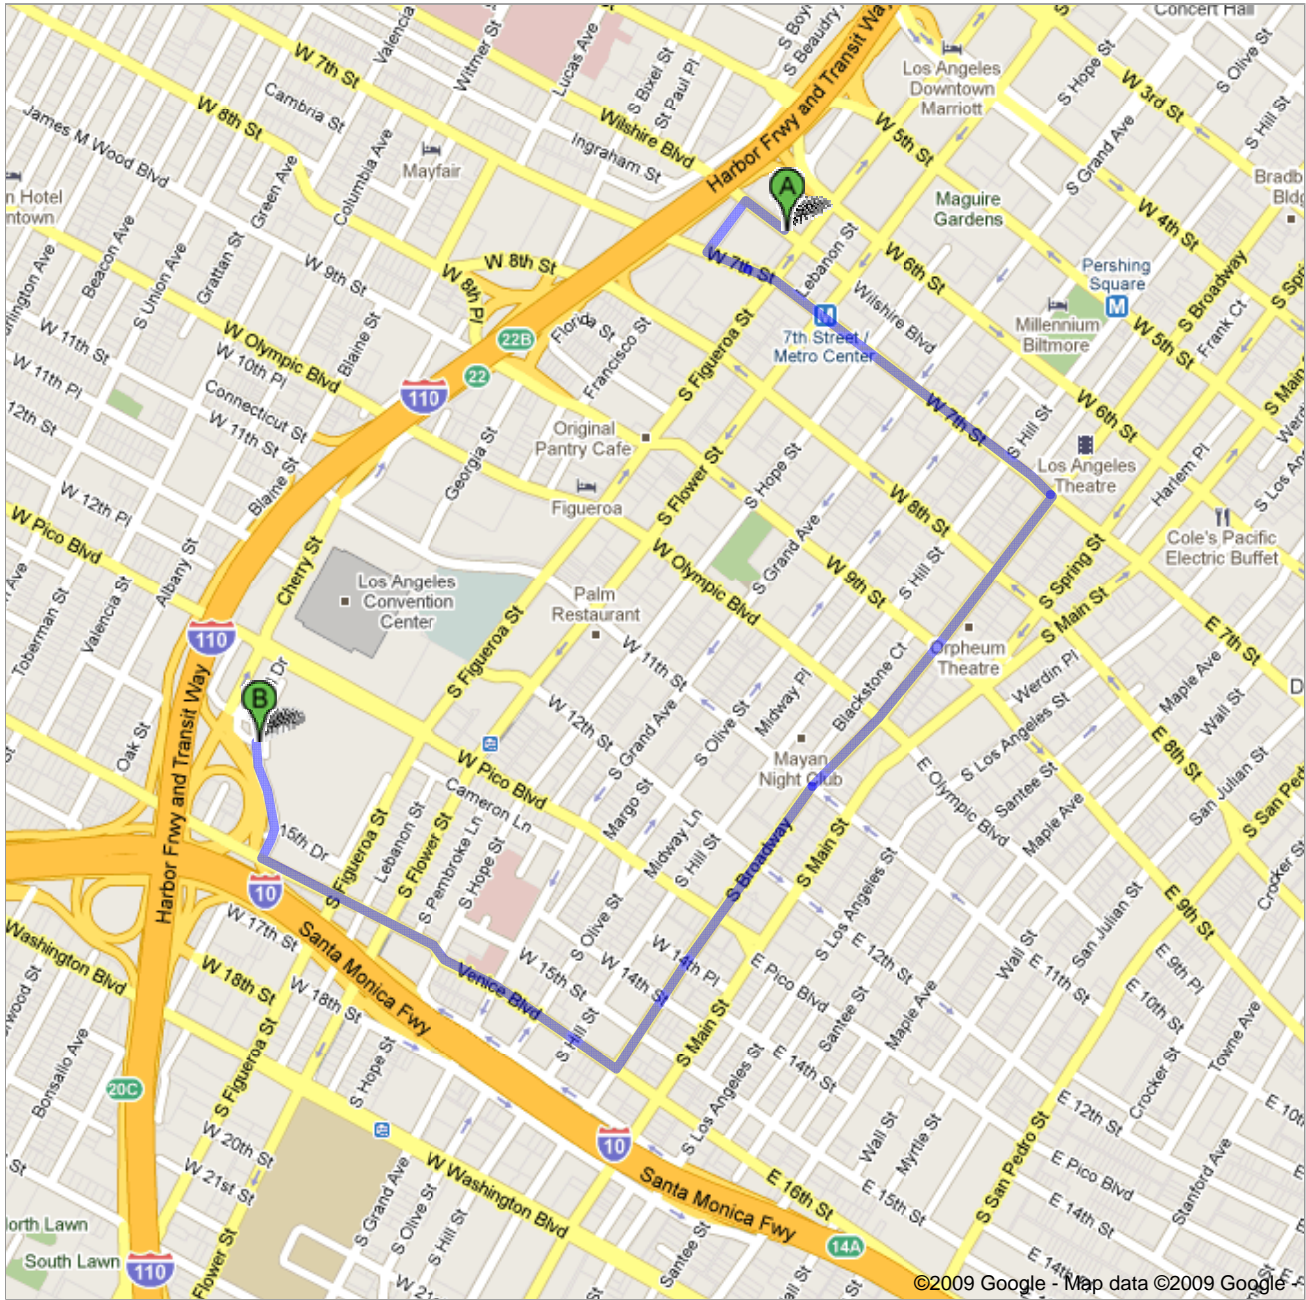

Directions to Convention Center Dr  
2.4 mi – about 9 mins

Save trees. Go green!

Download Google Maps on your phone at [google.com/gmm](http://google.com/gmm)

©2009 Google - Map data ©2009 Google

 930 Wilshire Blvd, Los Angeles, CA 90017

---

	1. Head <b>northwest</b> on <b>Wilshire Blvd</b> toward <b>Francisco St</b>	go 338 ft total 338 ft
	2. Take the 1st <b>left</b> onto <b>Francisco St</b>	go 453 ft total 0.1 mi
	3. Turn <b>left</b> at <b>W 7th St</b> About 2 mins	go 0.6 mi total 0.7 mi
	4. Turn <b>right</b> at <b>S Broadway</b> About 4 mins	go 1.0 mi total 1.7 mi
	5. Turn <b>right</b> at <b>Venice Blvd</b> About 2 mins	go 0.6 mi total 2.2 mi
	6. Turn <b>right</b> at <b>Georgia St</b>	go 236 ft total 2.3 mi
	7. Continue onto <b>Convention Center Dr</b>	go 0.1 mi total 2.4 mi

 Convention Center Dr

These directions are for planning purposes only. You may find that construction projects, traffic, weather, or other events may cause conditions to differ from the map results, and you should plan your route accordingly. You must obey all signs or notices regarding your route.

Map data ©2009 , Google, Sanborn

Directions weren't right? Please find your route on [maps.google.com](http://maps.google.com) and click "Report a problem" at the bottom left.